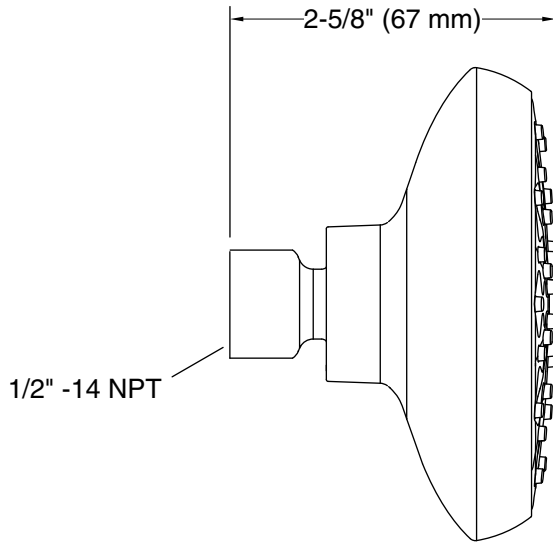

Features

- Showerhead features transitional nature-inspired design.
- 1.5 gpm (5.7 lpm) showerhead flow rate.
- Spray nozzles cover full area of 3-9/16" (90 mm) sprayhead.
- Full coverage spray produces an encompassing spray ideal for everyday use.
- MasterClean™ sprayface features an easy-to-clean surface that withstands mineral buildup.

Material

- KOHLER finishes resist corrosion and tarnishing.

Installation

- Shower arm and flange sold separately.
- Wall-mount.
- 1/2 -14 NPT connection.

Water Conservation & Rebates

- This product can help a building earn Water Efficiency points in LEED® Green Building Rating System.

Recommended Products/Accessories

K-7395 Shower Arm and Flange
K-7397 Shower Arm and Flange
K-23723 Faucet cleaner

Codes/Standards

ASME A112.18.1/CSA B125.1
DOE - Energy Policy Act 1992
EPA WaterSense®
California Energy Commission (CEC)

Technical Information

All product dimensions are nominal.

Drain included: No

Showerhead/Body Spray:

Rated maximum flow: 1.5 gal/min (5.7 l/min)

Notes

Install this product according to the installation guide.