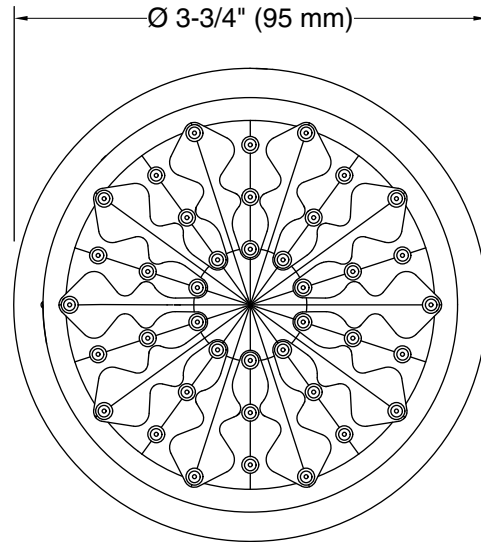

Technical Information

All product dimensions are nominal.

Drain included: No

Showerhead/Body Spray:

Rated maximum flow: 1.5 gal/min (5.7 l/min)

Notes

Install this product according to the installation guide.